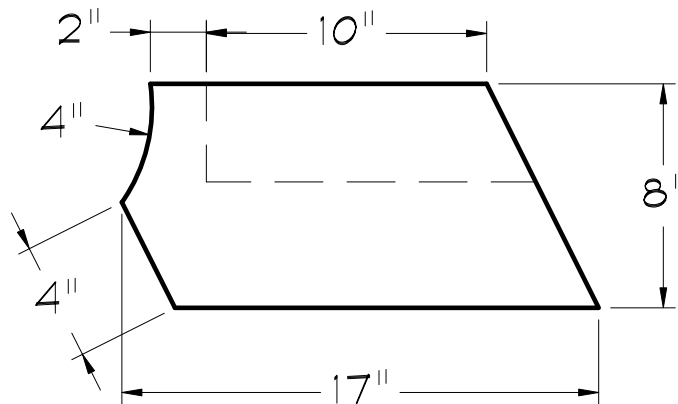

FOAMTEC

11363 Sunrise Gold Cir. , Suite B
Rancho Cordova, CA 95742
office 916.851.8621
email sales@foamtecproduct.com
web www.foamtecproduct.com

RSTT-002 4x8x17 ROUGH SAWN RAFTER TAIL RADIUS FRONT

NOTE:
DRAWINGS NOT TO SCALE