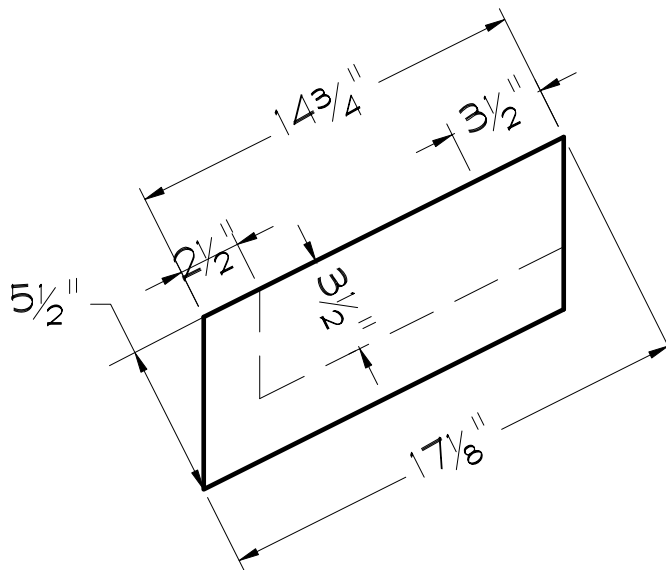

FOAMTEC

11363 Sunrise Gold Cir. , Suite B
Rancho Cordova, CA 95742
office 916.851.8621
email sales@foamtecproduct.com
web www.foamtecproduct.com

RSTT-001 4x6x17 ROUGH SAWN RAFTER TAIL

Note: 1 5/8" channel for 2 x 4 Truss Tail

NOTE:
DRAWINGS NOT TO SCALE