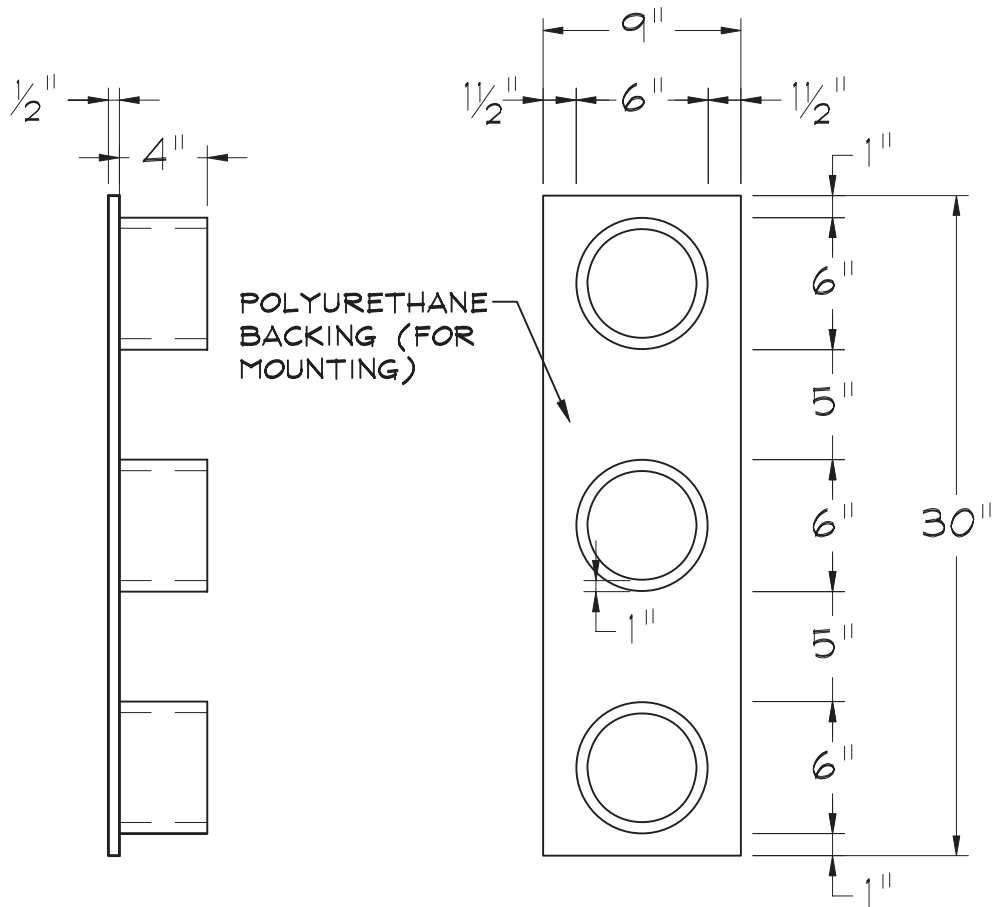

# FOAMTEC

11363 Sunrise Gold Cir., Suite B  
Rancho Cordova, CA 95742

**office** 916.851.8621

**email** sales@foamtecproduct.com

**web** www.foamtecproduct.com

3HRTL  
30x9 THREE HOLE  
TRAFFIC  
LIGHT TILE VENT  
CLAY PIPE TEXTURE

SIDE VIEW

FRONT VIEW

**NOTE:**  
**DRAWINGS NOT TO SCALE**