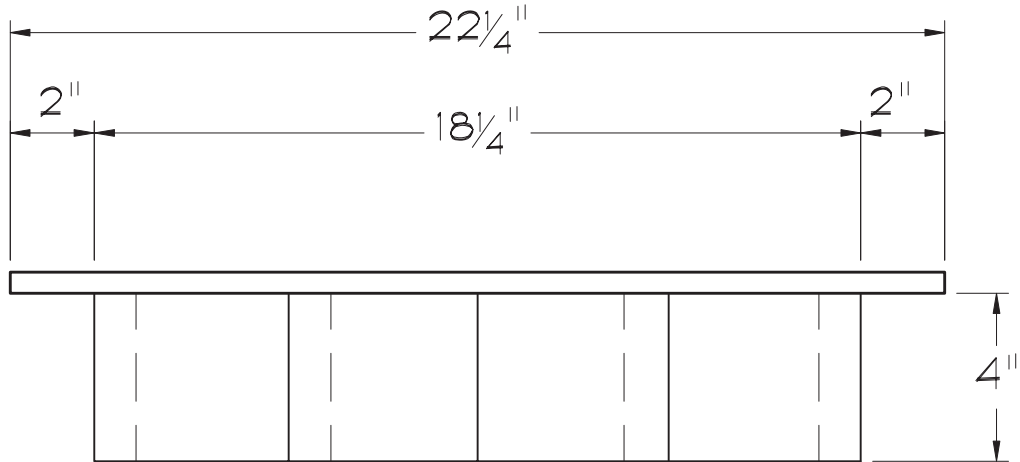

FOAMTEC

11363 Sunrise Gold Cir., Suite B
Rancho Cordova, CA 95742

office 916.851.8621

email sales@foamtecproduct.com

web www.foamtecproduct.com

3HHRV
22x13 THREE
HOLE HALF
ROUND TILE VENT
CLAY PIPE TEXTURE

POLYURETHANE
BACKING (FOR
MOUNTING)

TOP VIEW

9" HALF
ROUND MOLDED
POLYURETHANE

FRONT VIEW

NOTE:
DRAWINGS NOT TO SCALE