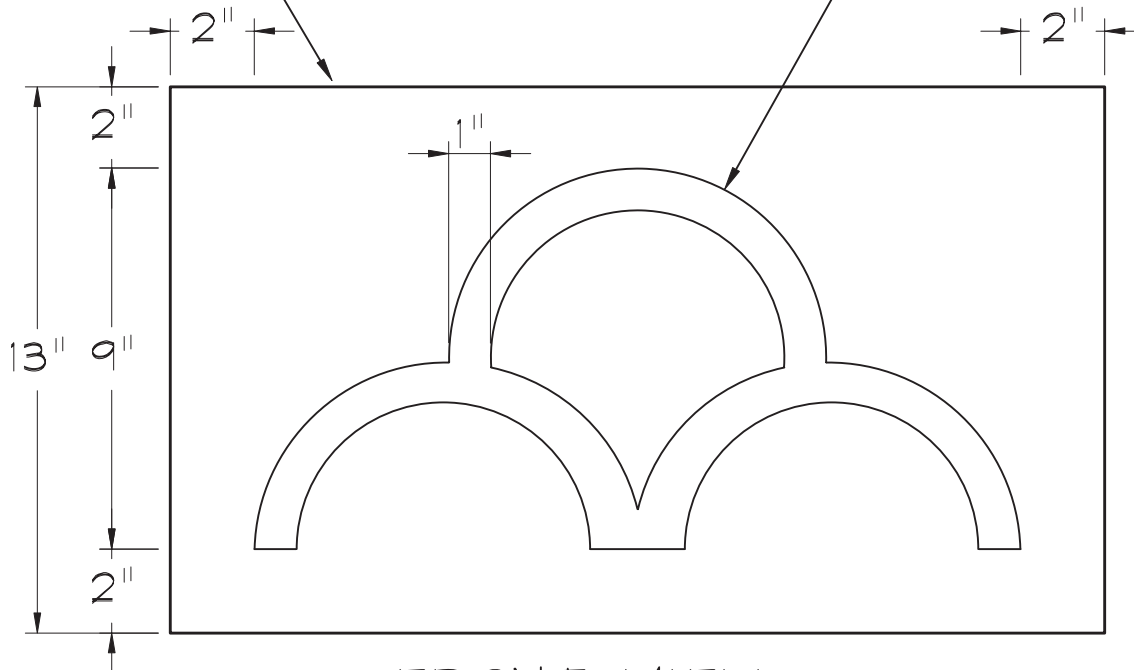

FOAMTEC

11363 Sunrise Gold Cir., Suite B
Rancho Cordova, CA 95742

office 916.851.8621

email sales@foamtecproduct.com

web www.foamtecproduct.com

3HHRV
22x13 THREE
HOLE HALF
ROUND TILE VENT
CLAY PIPE TEXTURE

POLYURETHANE
BACKING (FOR
MOUNTING)

TOP VIEW

9" HALF
ROUND MOLDED
POLYURETHANE

FRONT VIEW

NOTE:
DRAWINGS NOT TO SCALE