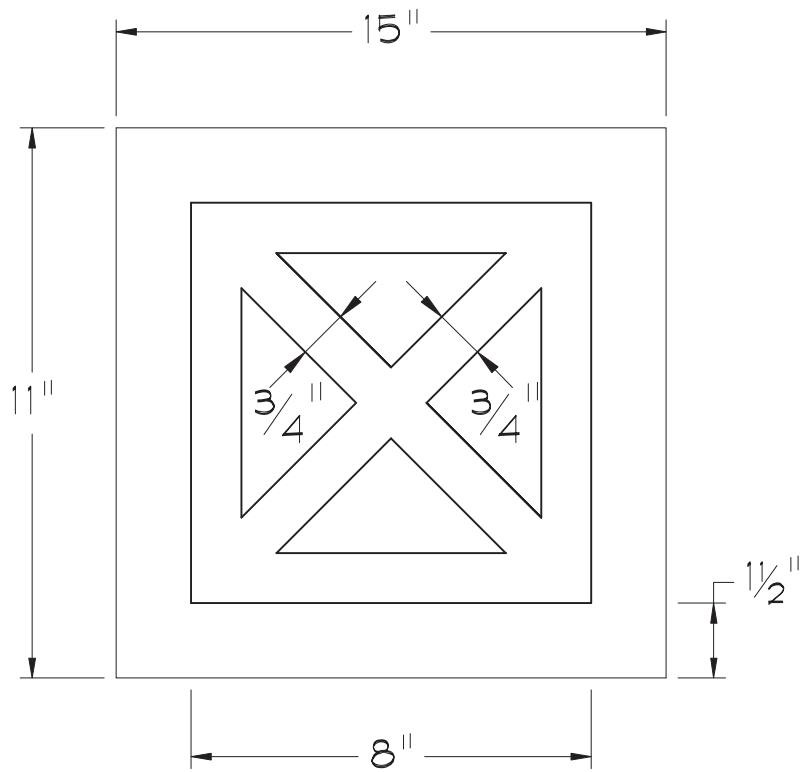

FOAMTEC

11363 Sunrise Gold Cir., Suite B
Rancho Cordova, CA 95742

office 916.851.8621

email sales@foamtecproduct.com

web www.foamtecproduct.com

1LBV
15x15 LARGE
BLOCK VENT X
PATTERN
CLAY PIPE TEXTURE

POLYURETHANE
BACKING (FOR
MOUNTING)

TOP VIEW

FRONT VIEW

NOTE:
DRAWINGS NOT TO SCALE