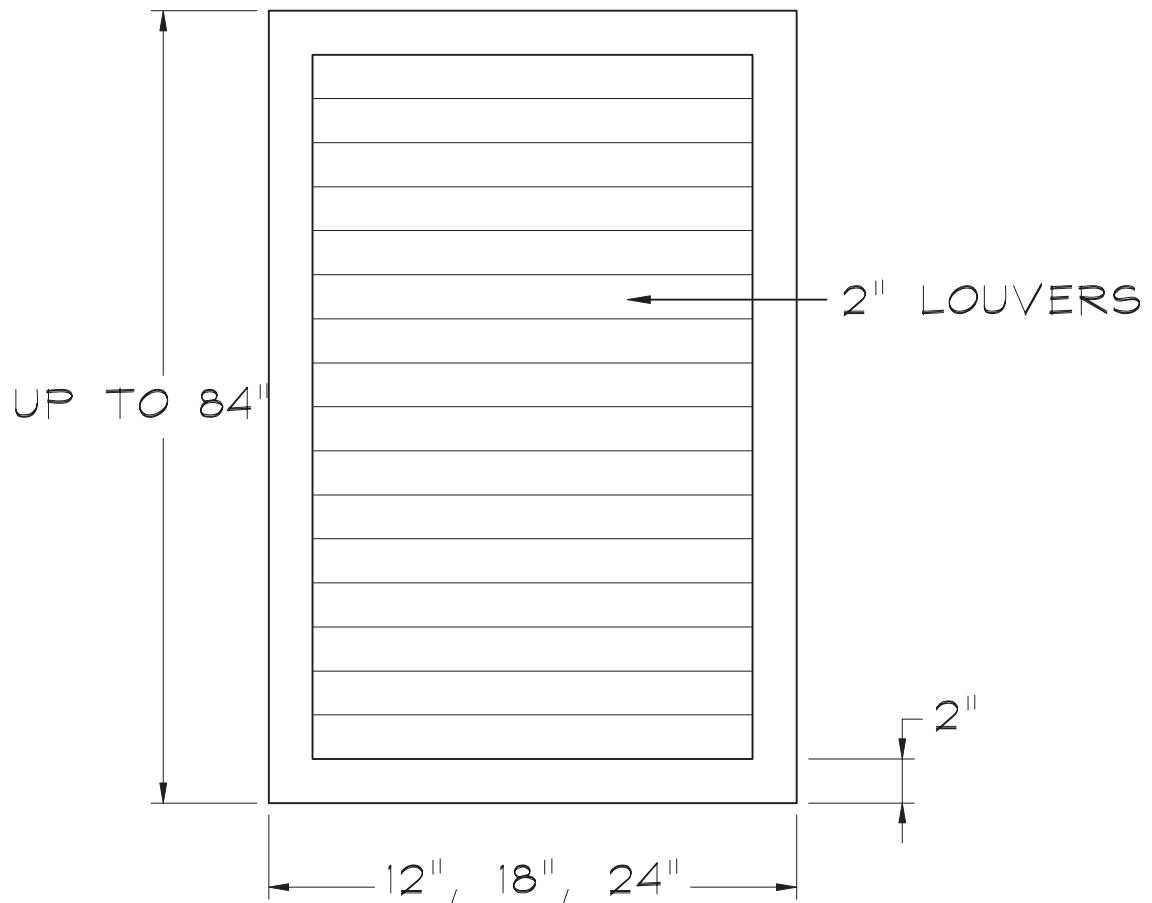

FOAMTEC

11363 Sunrise Gold Cir., Suite B
Rancho Cordova, CA 95742
office 916.851.8621
email sales@foamtecproduct.com
web www.foamtecproduct.com

SMOOTH
LOUVERED
SHUTTER
"LS" FAMILY OF
SHUTTERS

HEIGHTS FROM 24"-84"
IN 2" INCREMENTS DEPENDING
ON WIDTH SEE SALES PRICE
LIST FOR DETAILS

NOTE:
DRAWINGS NOT TO SCALE