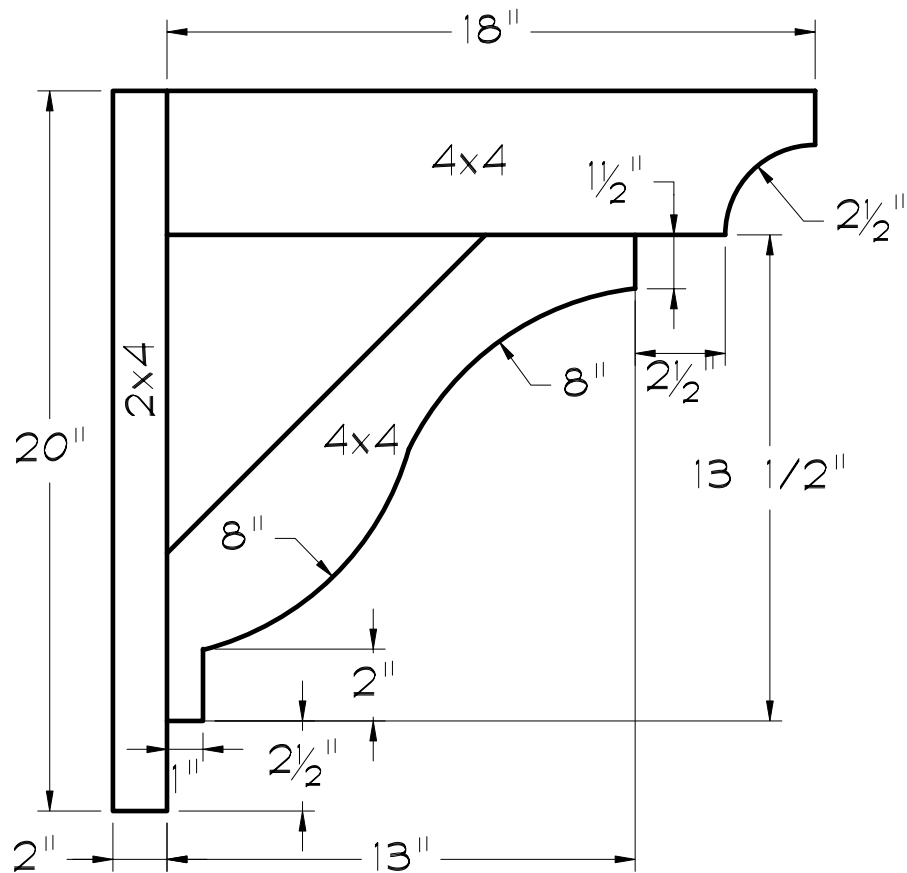

## RSBRACKET-003

4x4x18  
ROUGH SAWN  
BRACKET  
RADIUS END

**NOTE:**  
**DRAWINGS NOT TO SCALE**