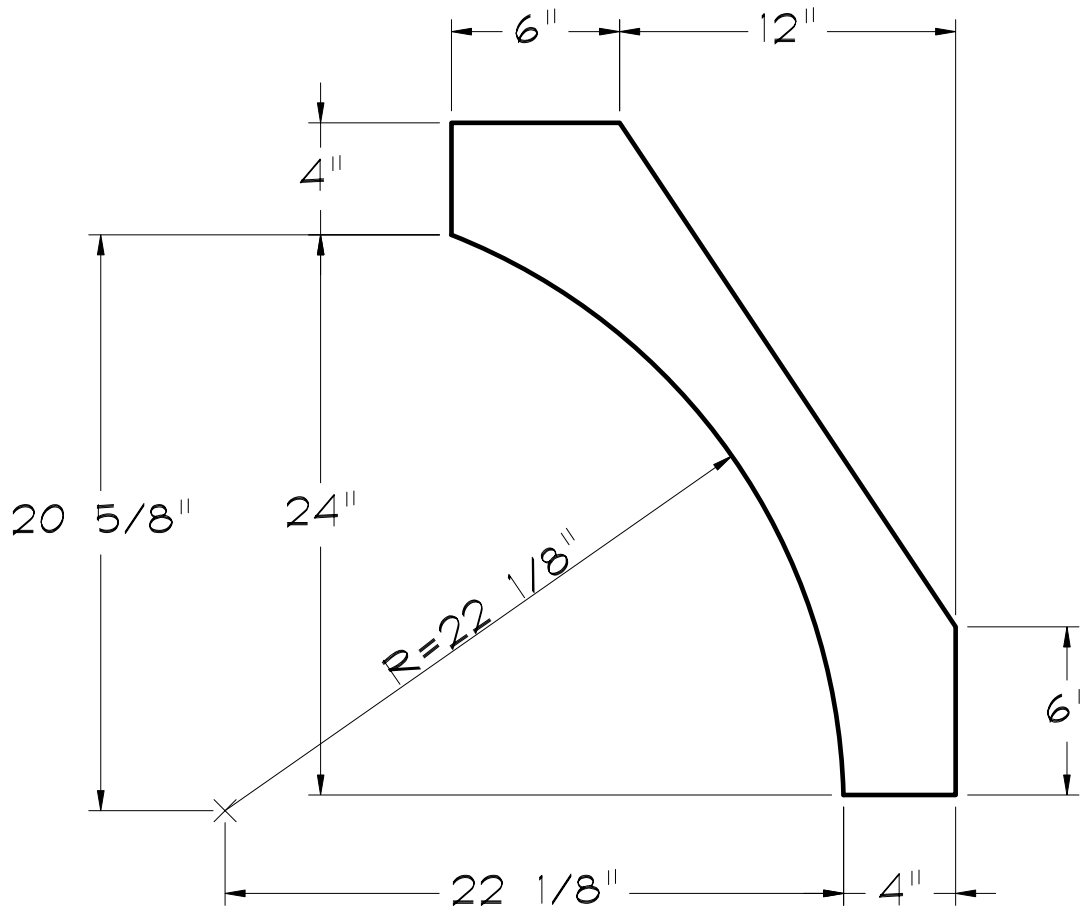

## RSKB-008 6x8x30 ROUGH SAWN ANGLE CORBEL

**NOTE:**  
**DRAWINGS NOT TO SCALE**