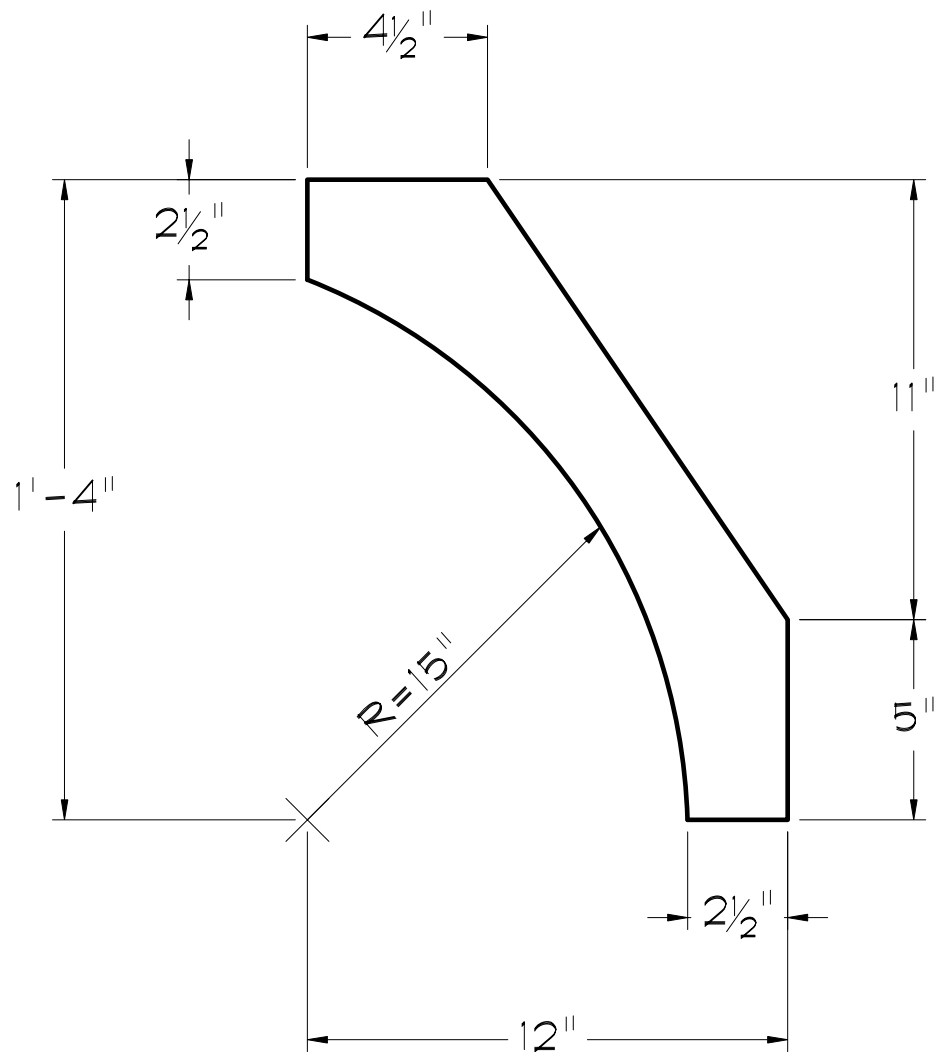

FOAMTEC

11363 Sunrise Gold Cir. , Suite B
Rancho Cordova, CA 95742
office 916.851.8621
email sales@foamtecproduct.com
web www.foamtecproduct.com

RSKB-005 6x6x20 ROUGH SAWN ANGLE CORBEL

NOTE:
DRAWINGS NOT TO SCALE