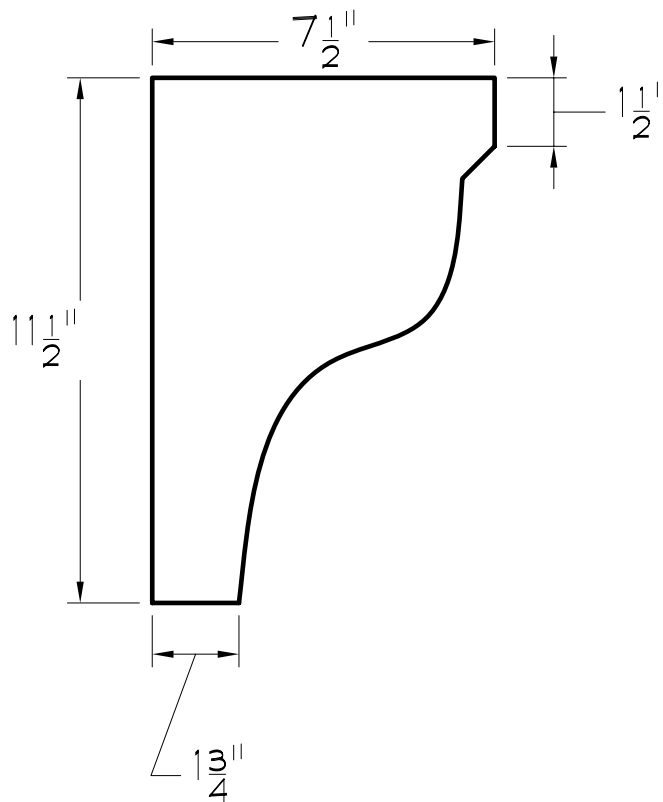

FOAMTEC

11363 Sunrise Gold Cir. , Suite B
Rancho Cordova, CA 95742
office 916.851.8621
email sales@foamtecproduct.com
web www.foamtecproduct.com

RSCOR-029

$7\frac{1}{2} \times 7\frac{1}{2} \times 11\frac{1}{2}$

RESAWN CORBEL

FRONT VIEW

NOTE:
DRAWINGS NOT TO SCALE