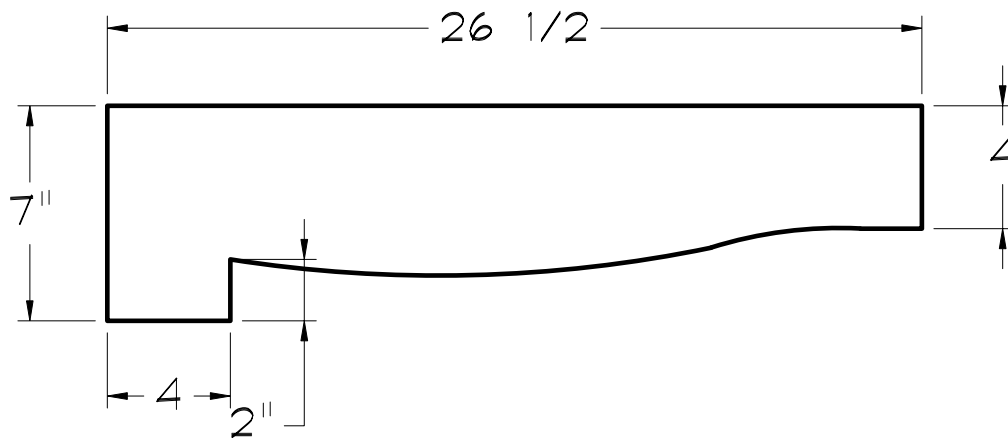

FOAMTEC

11363 Sunrise Gold Cir. , Suite B
Rancho Cordova, CA 95742
office 916.851.8621
email sales@foamtecproduct.com
web www.foamtecproduct.com

RSCOR-025
3 1/2x7 1/2x26 1/2
RESAWN
CORBEL

FRONT VIEW

NOTE:
DRAWINGS NOT TO SCALE