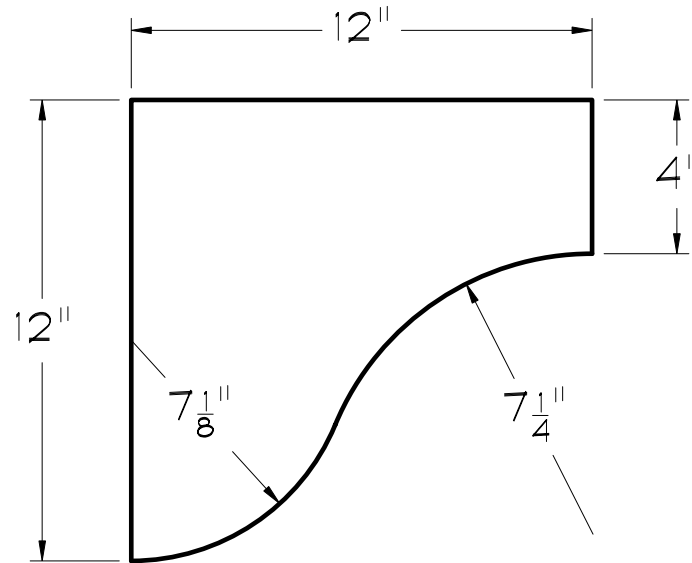

FOAMTEC

11363 Sunrise Gold Cir. , Suite B
Rancho Cordova, CA 95742
office 916.851.8621
email sales@foamtecproduct.com
web www.foamtecproduct.com

RSCOR-022 6x12x12 RESAWN CORBEL

FRONT VIEW

NOTE:
DRAWINGS NOT TO SCALE