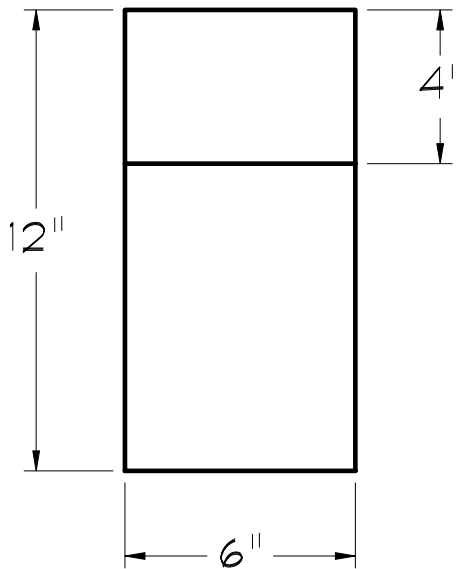

FOAMTEC

11363 Sunrise Gold Cir. , Suite B
Rancho Cordova, CA 95742
office 916.851.8621
email sales@foamtecproduct.com
web www.foamtecproduct.com

RSCOR-022 6x12x12 RESAWN CORBEL

FRONT VIEW

NOTE:
DRAWINGS NOT TO SCALE