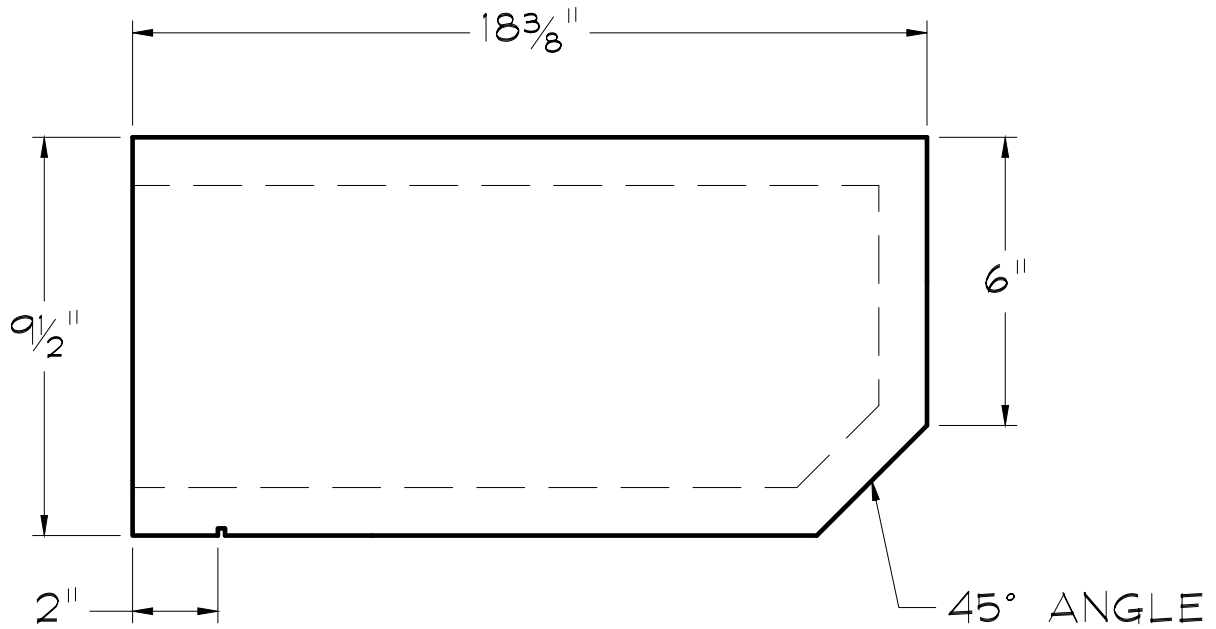

FOAMTEC

11363 Sunrise Gold Cir. , Suite B
Rancho Cordova, CA 95742
office 916.851.8621
email sales@foamtecproduct.com
web www.foamtecproduct.com

RSCOR-015 6x10x18 ROUGH SAWN CORBEL

FRONT VIEW

NOTE:
DRAWINGS NOT TO SCALE