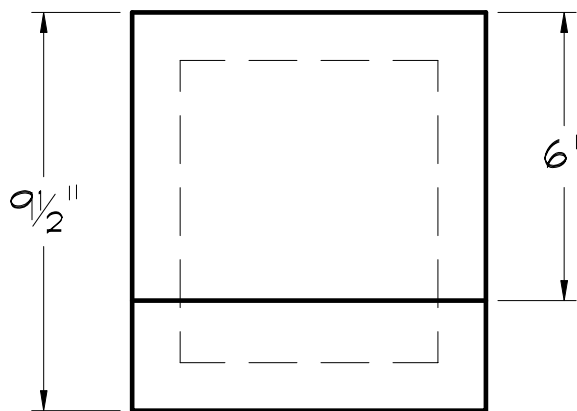

FOAMTEC

11363 Sunrise Gold Cir. , Suite B
Rancho Cordova, CA 95742
office 916.851.8621
email sales@foamtecproduct.com
web www.foamtecproduct.com

RSCOR-015 6x10x18 ROUGH SAWN CORBEL

FRONT VIEW

NOTE:
DRAWINGS NOT TO SCALE