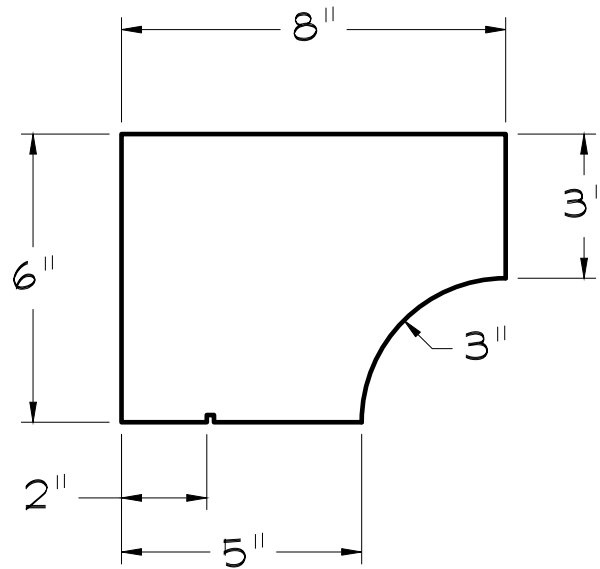

# FOAMTEC

11363 Sunrise Gold Cir. , Suite B  
Rancho Cordova, CA 95742  
**office** 916.851.8621  
**email** sales@foamtecproduct.com  
**web** www.foamtecproduct.com

RSCOR-014  
6x6x8  
ROUGH SAWN  
CORBEL

FRONT VIEW

**NOTE:**  
**DRAWINGS NOT TO SCALE**