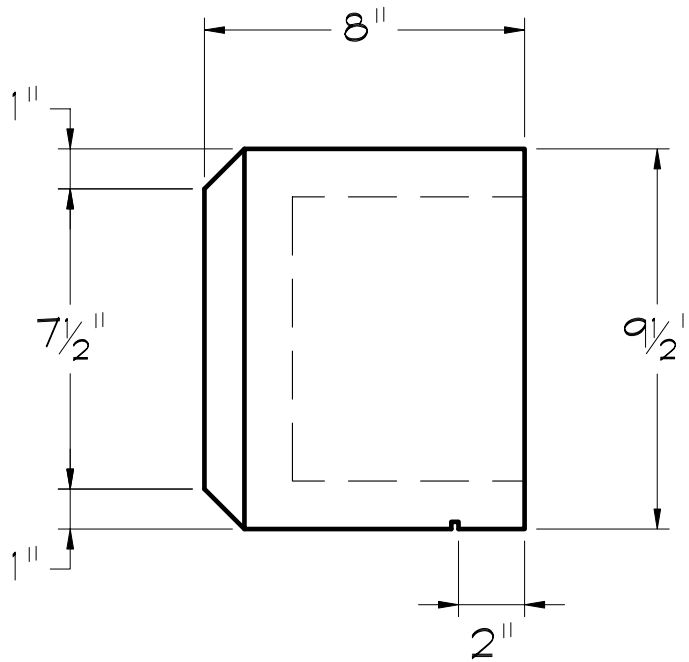

FOAMTEC

11363 Sunrise Gold Cir. , Suite B
Rancho Cordova, CA 95742
office 916.851.8621
email sales@foamtecproduct.com
web www.foamtecproduct.com

RSCOR-012
6x10x8
ROUGH SAWN
CORBEL

FRONT VIEW

NOTE:
DRAWINGS NOT TO SCALE