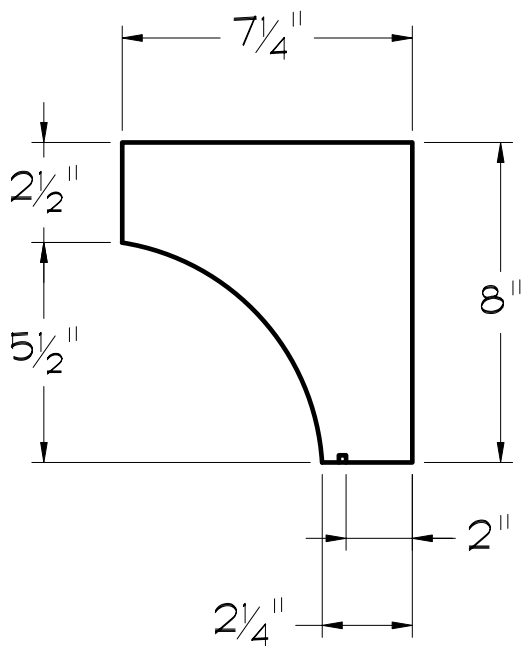

FOAMTEC

11363 Sunrise Gold Cir. , Suite B
Rancho Cordova, CA 95742
office 916.851.8621
email sales@foamtecproduct.com
web www.foamtecproduct.com

RSCOR-011
6x8x7 1/4"
ROUGH SAWN
CORBEL

FRONT VIEW

NOTE:
DRAWINGS NOT TO SCALE