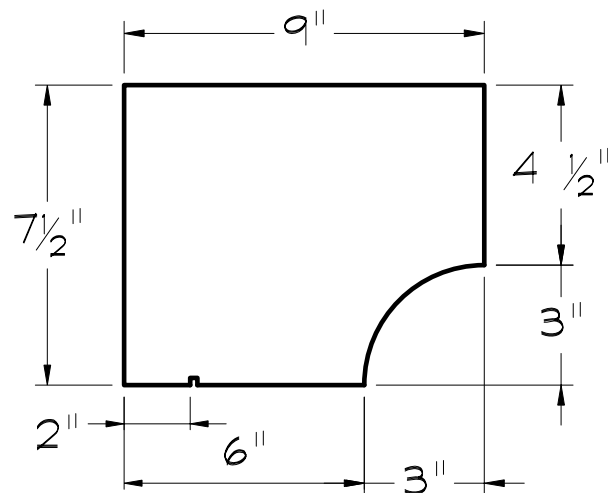

FOAMTEC

11363 Sunrise Gold Cir. , Suite B
Rancho Cordova, CA 95742
office 916.851.8621
email sales@foamtecproduct.com
web www.foamtecproduct.com

RSCOR-002
4x8x9 ROUGH
SAWN CORBEL

NOTE:
DRAWINGS NOT TO SCALE