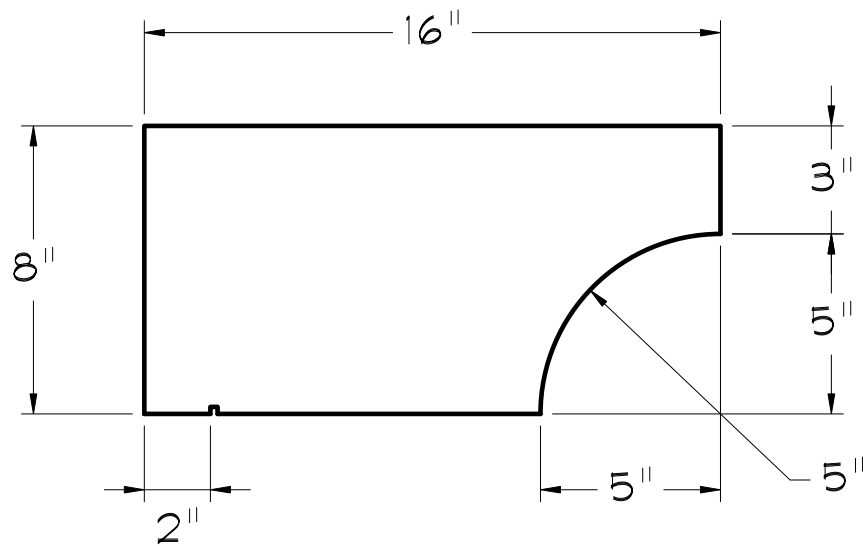

# FOAMTEC

11363 Sunrise Gold Cir. , Suite B  
Rancho Cordova, CA 95742  
**office** 916.851.8621  
**email** sales@foamtecproduct.com  
**web** www.foamtecproduct.com

RSCOR-001  
6x8x16 ROUGH  
SAWN CORBEL

FRONT VIEW

**NOTE:**  
**DRAWINGS NOT TO SCALE**